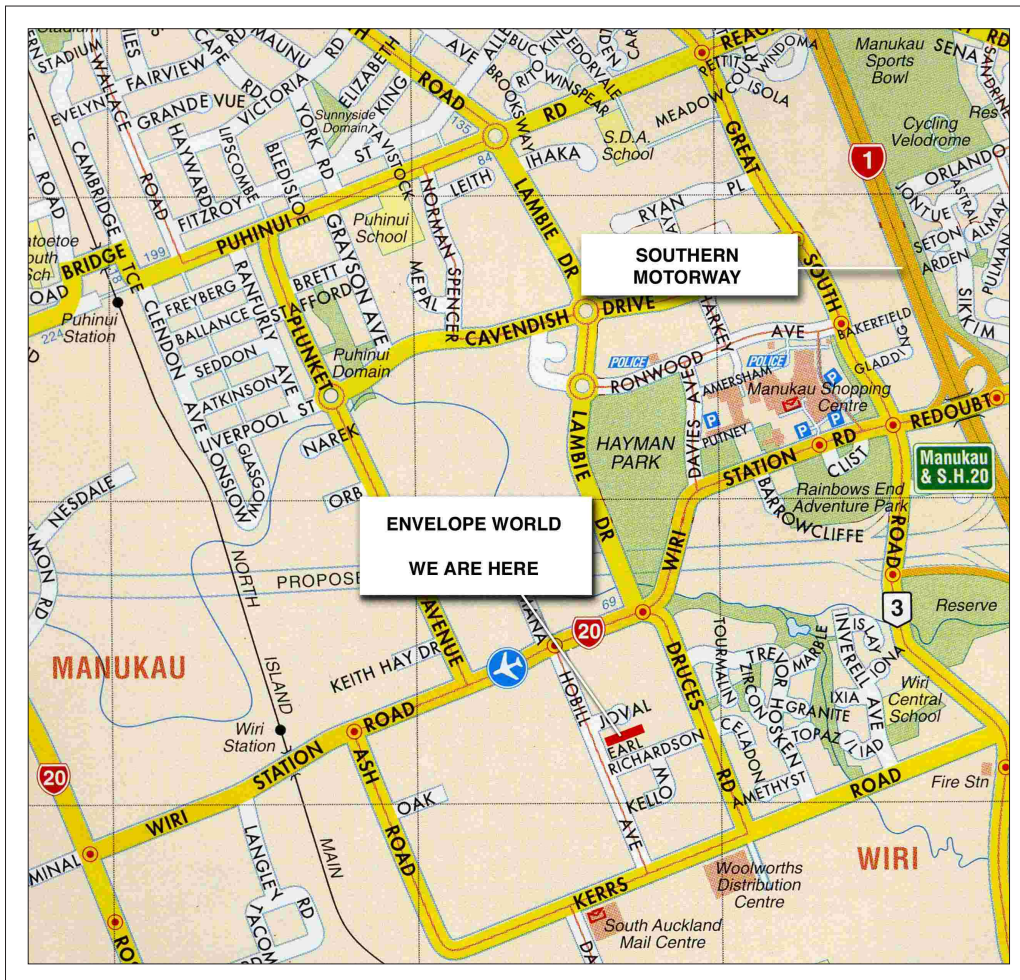

ENVELOPE
world
The One Stop Invite Shop

Directions:

- Take Manukau Exit off Southern Motorway
- Redoubt Road merges into Wiri Station Road
- Follow Wiri Station Road
- Turn left into Hobill Avenue

We are located at Unit 5, 30 Hobill Avenue down the driveway.